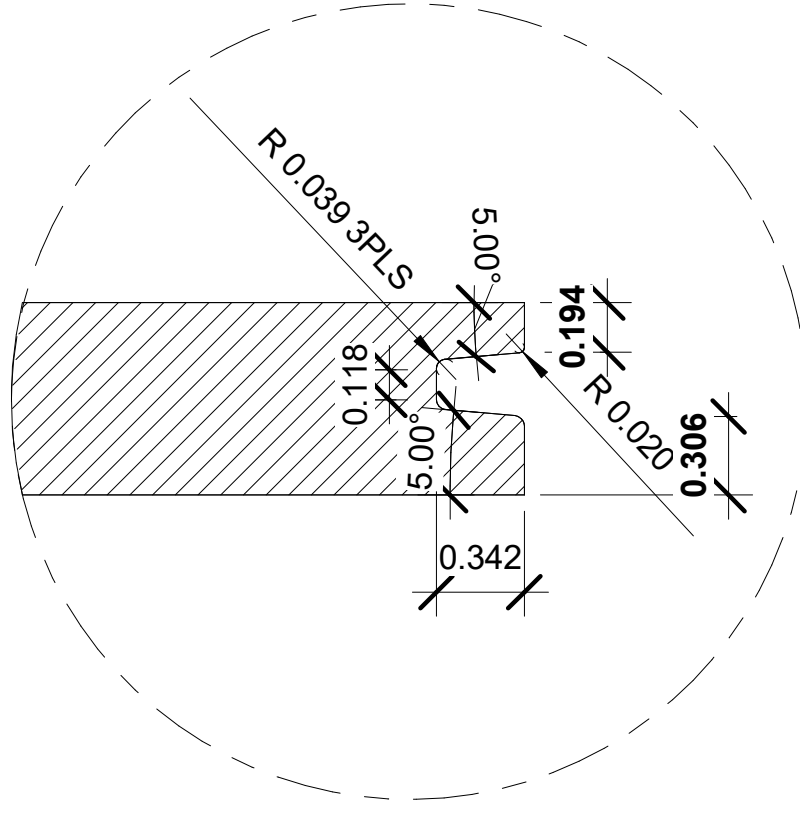

DETAIL A

Dimensions .206 & .307 are to a sharp corner not to required radius

DETAIL B

Dimensions .194 & .306 are to a sharp corner not to required radius

 THERMALLY MODIFIED WOOD	4/4 Siding (0.75"x5") Pine Tongue & Groove	Scale 1:1
	SKU AW-TG-SYP-4	Format A4
		Date 08/04/23